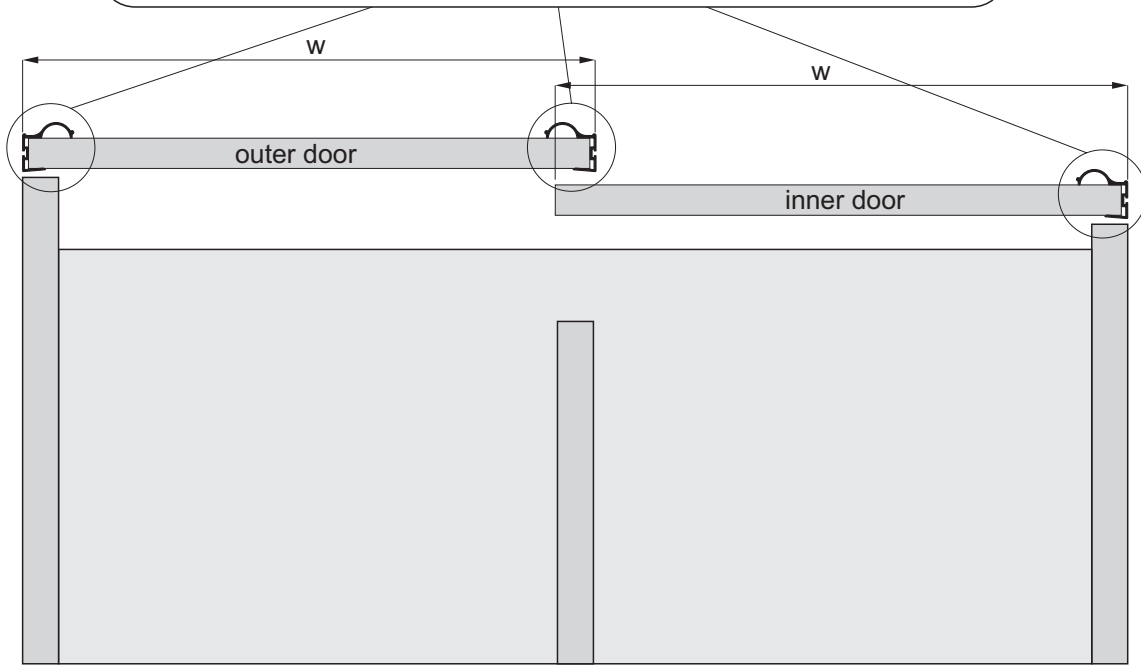

52

X - 52 mm

X - 37 mm

ATTENTION!
Dimensions include edging

ATTENTION!
Included self-tapping metal screws for fixing carriages must be replaced with self-tapping woods screws **4x16** (Dome heads) **Not included in set.**

ATTENTION!
To eliminate the possibility of doors bowing (with low quality board) it is recommended to install Sevroll's door straightening kits.

Inner door installation

Outer door installation

securing catch
– fasten after door assembly

Soft-close installation

ATTENTION! With system **Eden Board** for use with **18 mm** board you can use handle profiles from our **Gemini 18** range.
Inner door/s - 1 handle
Outer door - 2 handles
(Door width calculations change)