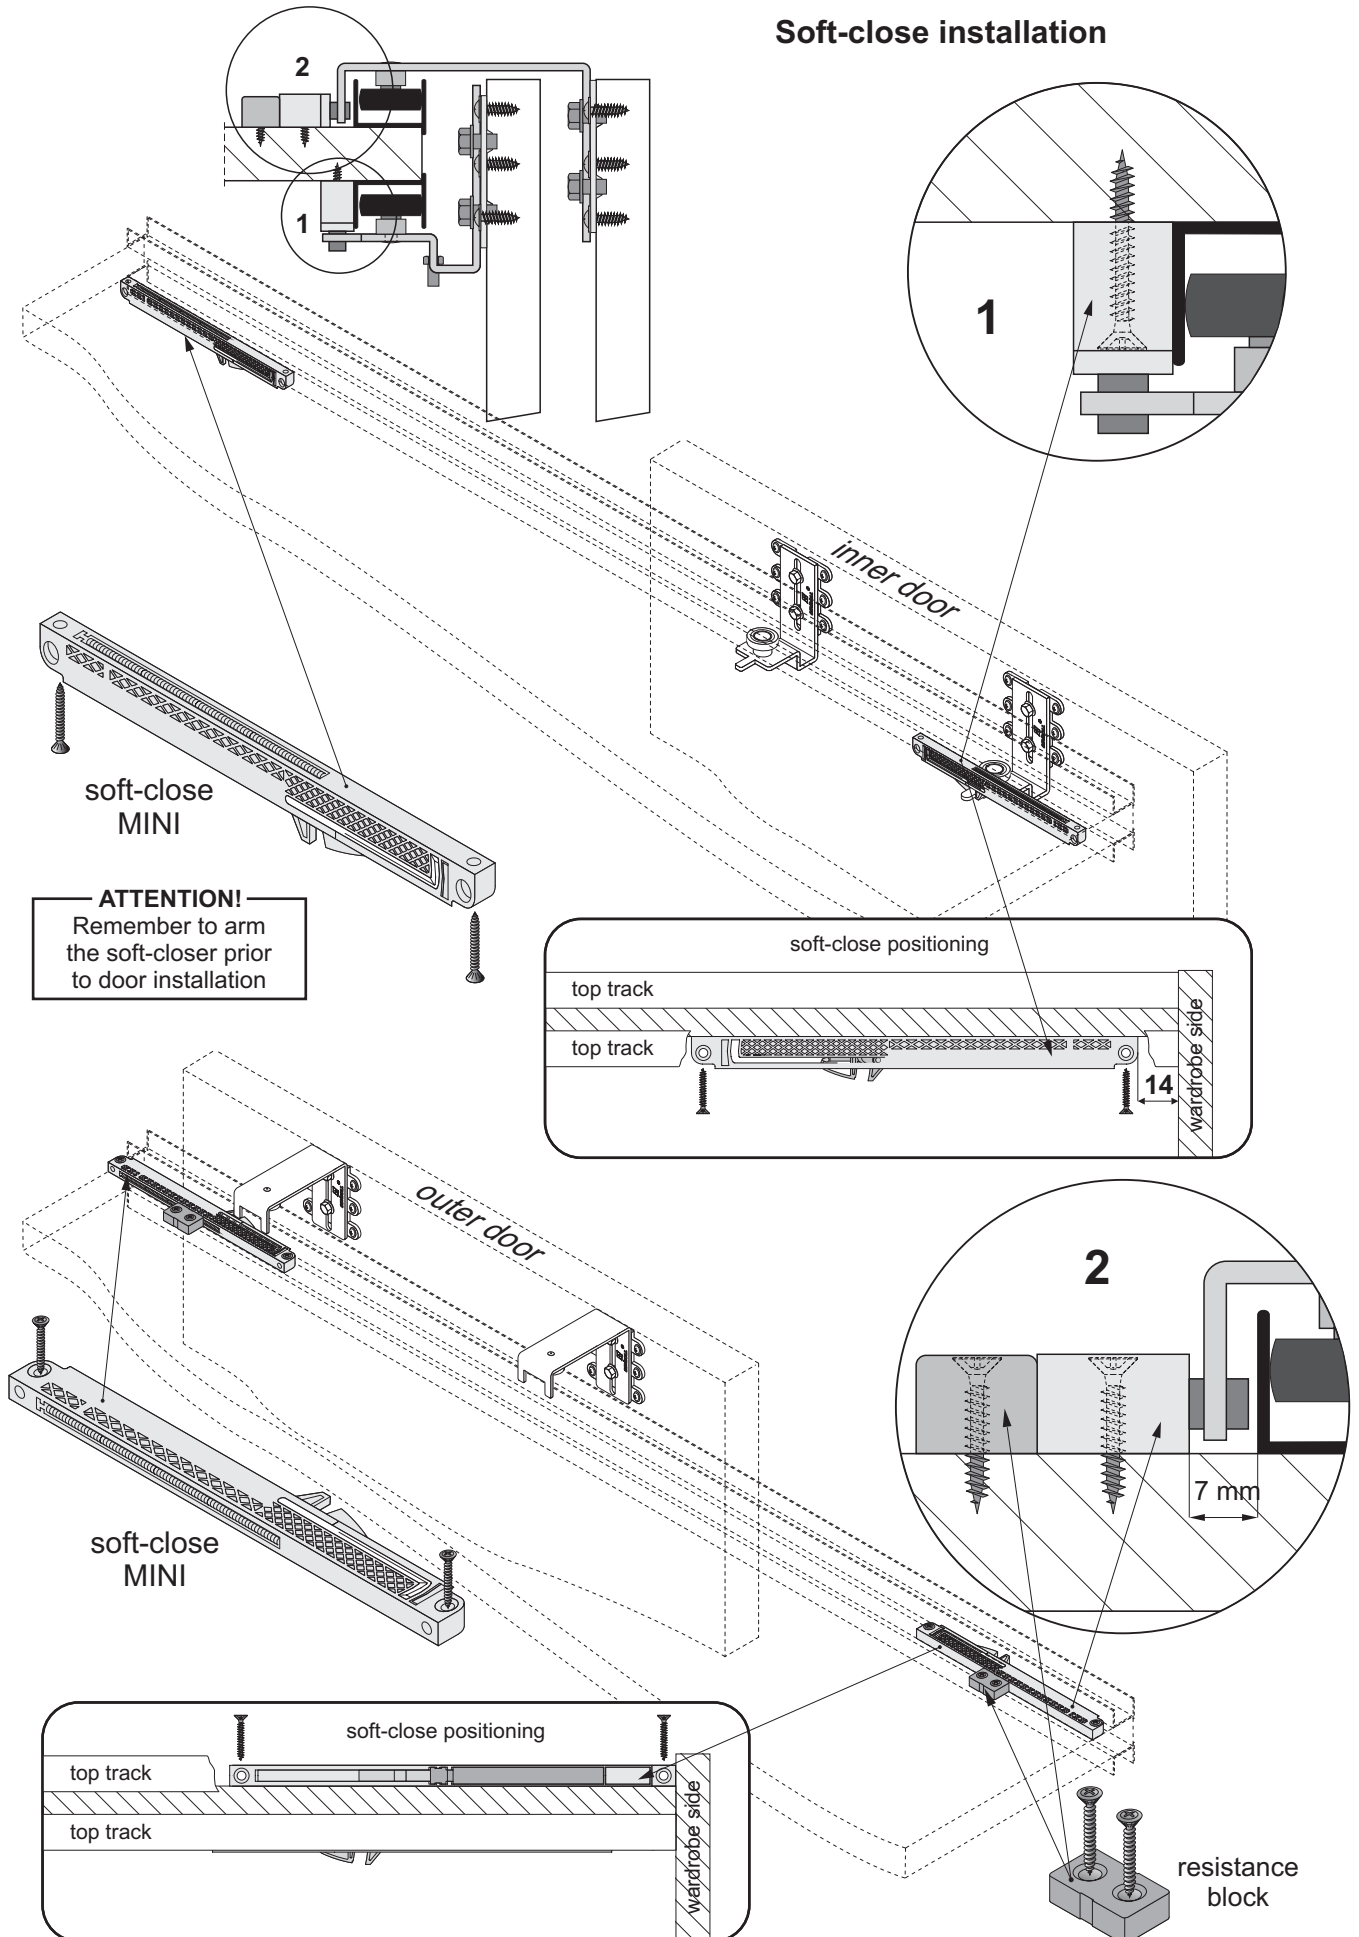

52

X - 52 mm

X - 37 mm

ATTENTION!
Dimensions include edging

ATTENTION!
Included self-tapping metal screws for fixing carriages must be replaced with self-tapping woods screws **4x16** (Dome heads) **Not included in set.**

ATTENTION!
To eliminate the possibility of doors bowing (with low quality board) it is recommended to install Sevroll's door straightening kits.

Inner door installation

Outer door installation

securing catch
– fasten after door assembly

Soft-close installation

ATTENTION! With system **Eden Board** for use with **18 mm** board you can use handle profiles from our **Gemini 18** range.
Inner door/s - 1 handle
Outer door - 2 handles
(Door width calculations change)