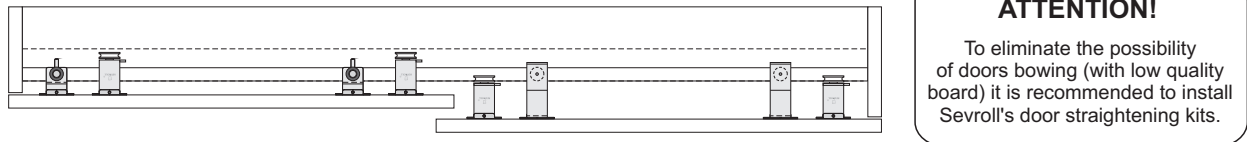

ATTENTION!
Included self-tapping metal screws for fixing carriages must be replaced with self-tapping woods screws **4x16** (Dome heads) **Not included in set.**