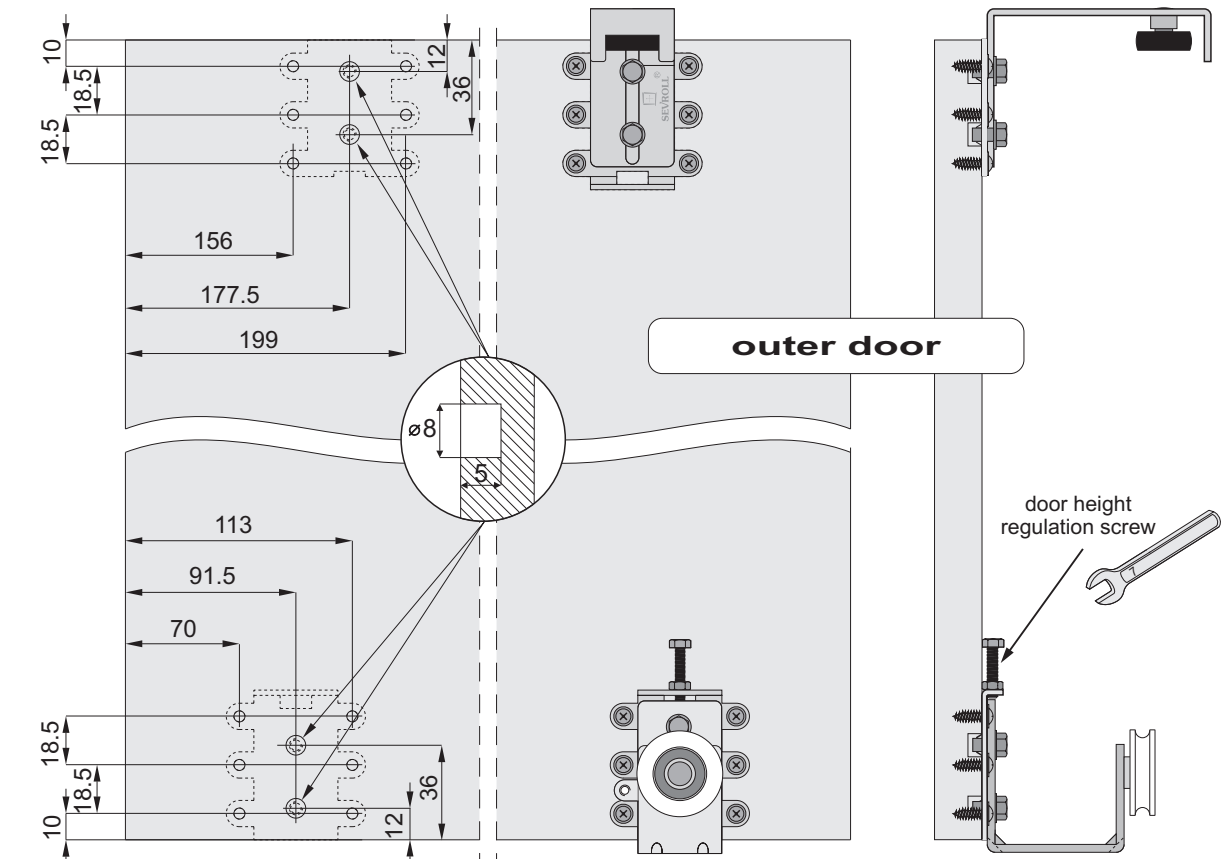

ATTENTION!
To eliminate the possibility of doors bowing (with low quality board) it is recommended to install Sevroll's door straightening kits.