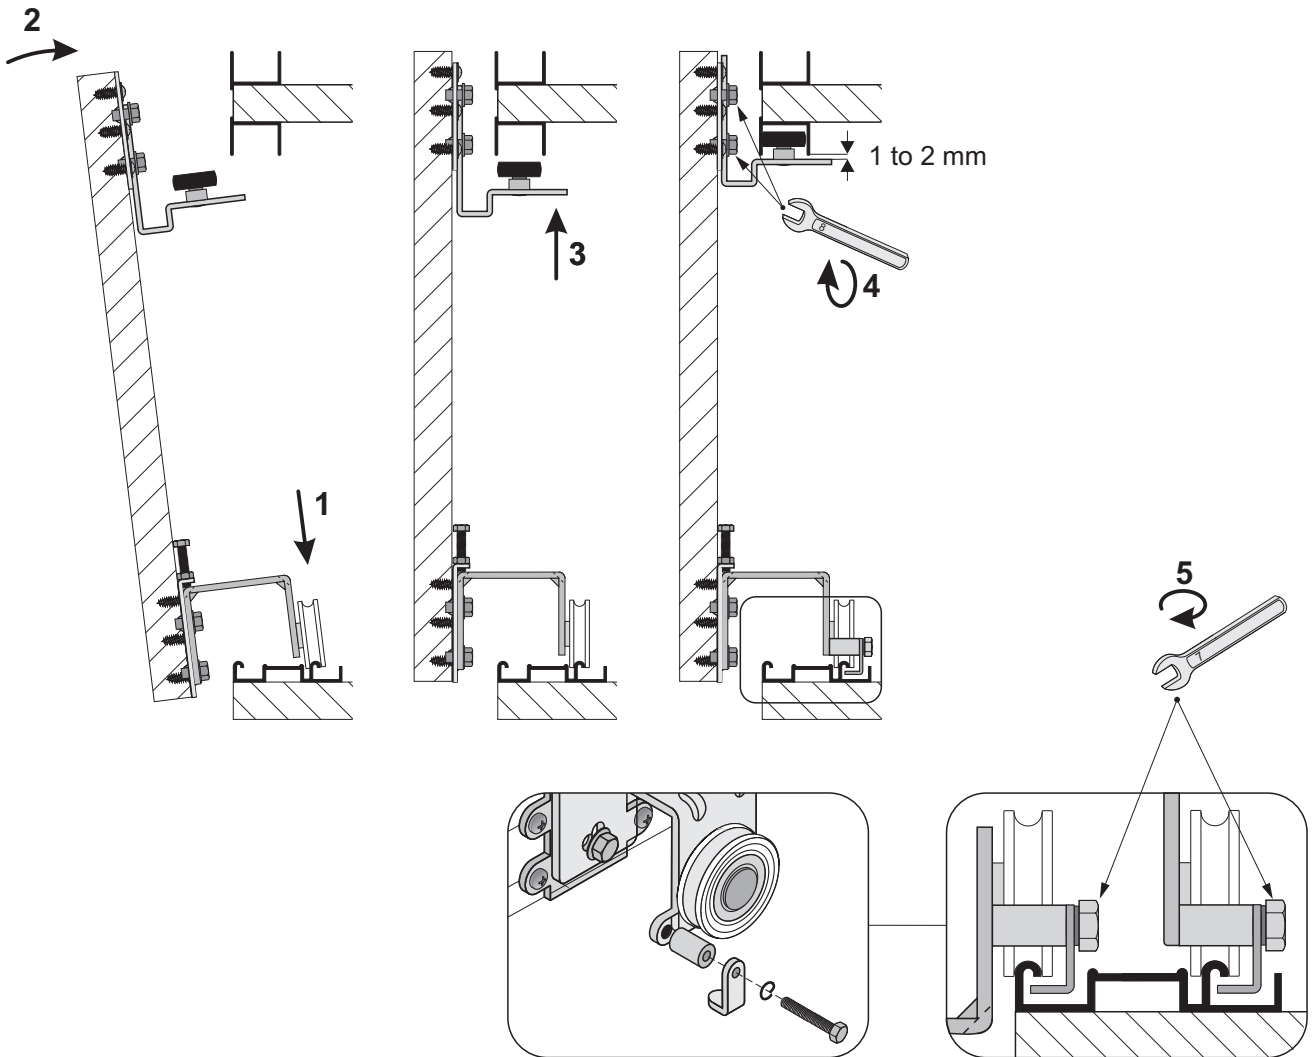

Inner door installation

Outer door installation