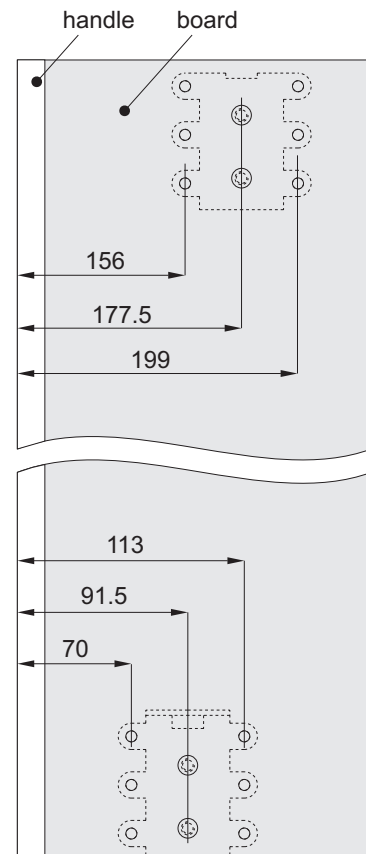

Carriage installation