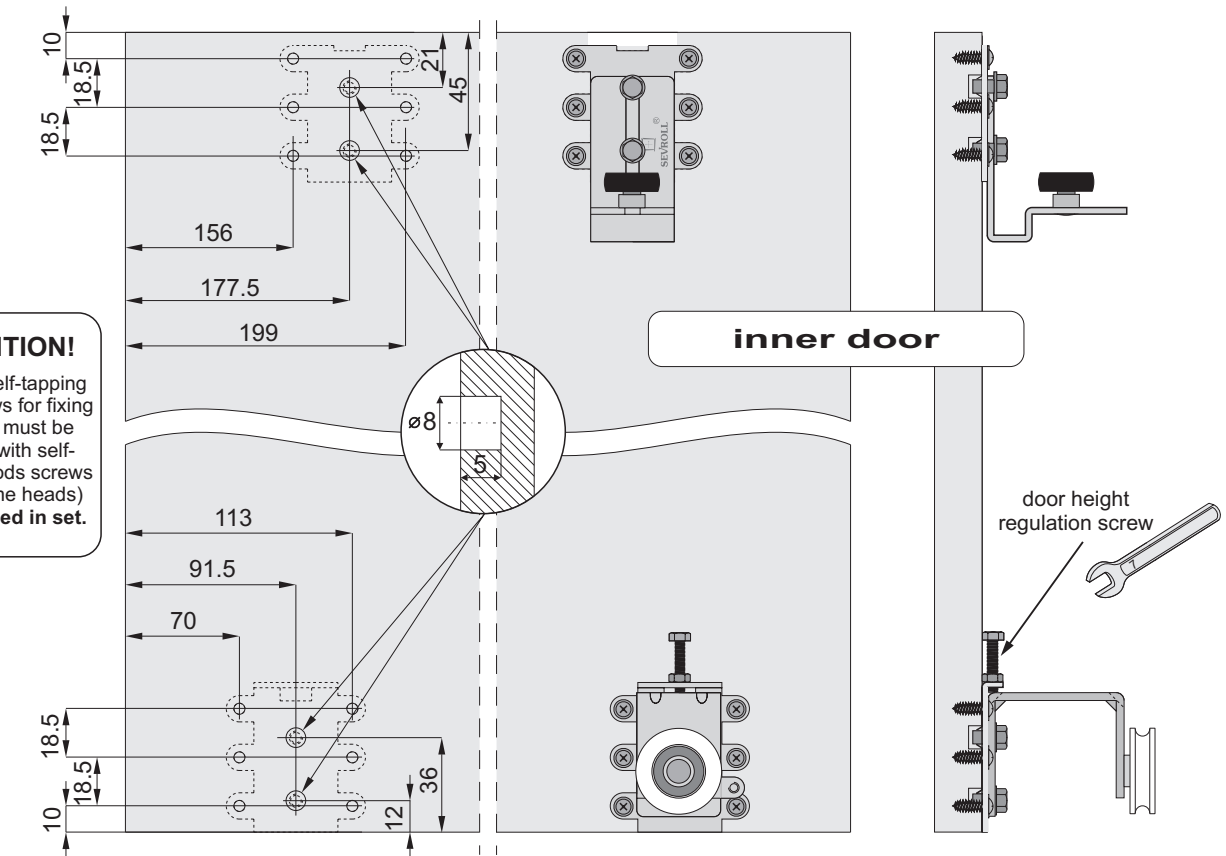

x4

Set for sliding door Eden - 2 door wings

x4 x2 x2 x2 x2 x4 x2

screw 3.5x20 x 4 self-tapping screw x 48 3.9x13
 screw M4x20 x 4 spring washer 4 x 4

| | |
|-----------------|-------------------------------|
| door height - h | $h = H - 18 \text{ mm}$ |
| door width - w | $w = (W + 36 \text{ mm}) : 2$ |

outer door

inner door

dividing wall

wardrobe side 1

wardrobe side 2

W - wardrobe width

h

X

52

X - 52 mm

X - 37 mm

ATTENTION!
Dimensions include edging

ATTENTION!
Included self-tapping metal screws for fixing carriages must be replaced with self-tapping woods screws **4x16** (Dome heads) **Not included in set.**

Soft-close installation

ATTENTION! With system **Eden Board** for use with **18 mm** board you can use handle profiles from our **Gemini 18** range.
Inner door/s - 1 handle
Outer door - 2 handles
(Door width calculations change)