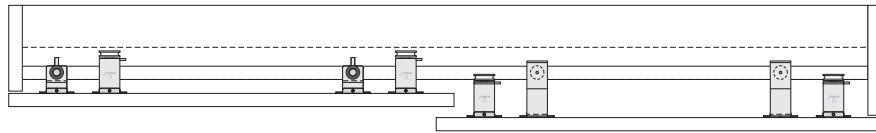

52

X - 52 mm

X - 37 mm

ATTENTION!
Dimensions include edging

ATTENTION!
Included self-tapping metal screws for fixing carriages must be replaced with self-tapping woods screws **4x16** (Dome heads) **Not included in set.**