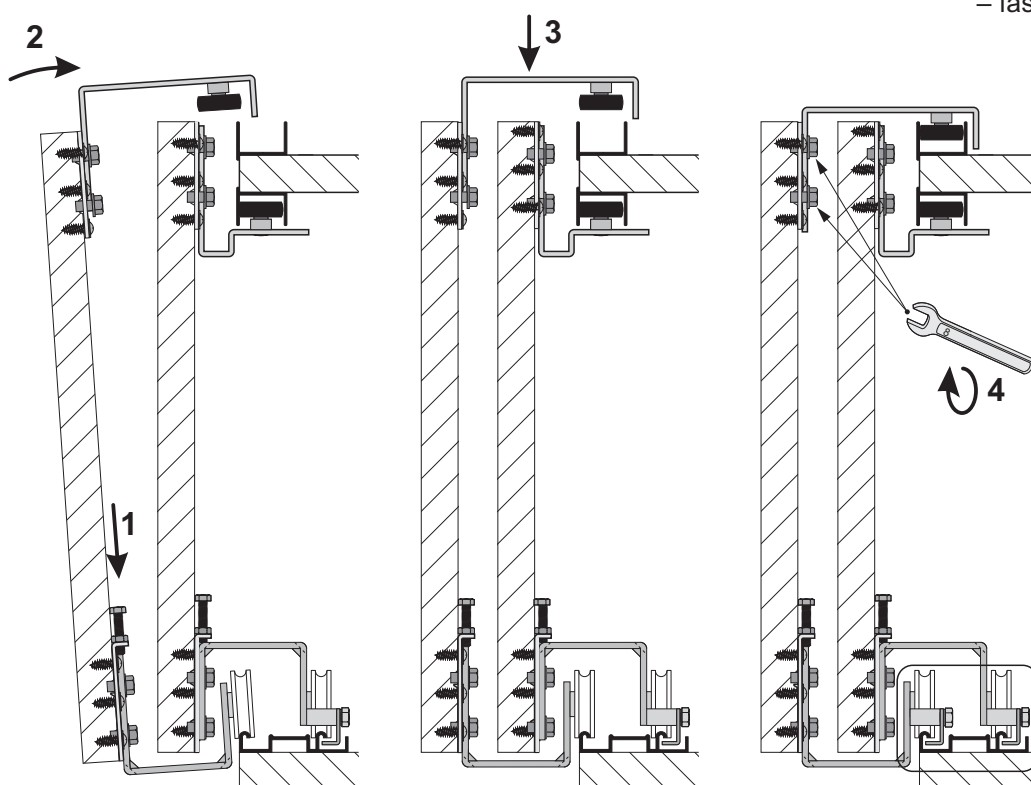

| The value of x depends on the handle profile used | | |
|---|-------------------------|-----------------------|
| | | |
| Alfa x = 11 mm | Beta x = 1.5 mm | Factor x = 3.5 mm |
| | | |
| Faworyt x = 9.5 mm | Fiesta x = 1.5 mm | Focus x = 1.5 mm |
| | | |
| Focus II x = 3.5 mm | Universal x = 3.5 mm | Victoria x = 11 mm |

Carriage installation

ATTENTION!
Included self-tapping metal screws for fixing carriages must be replaced with self-tapping woods screws **4x16** (Dome heads) **Not included in set.**

Inner door installation

Outer door installation

securing catch
– fasten after door assembly

Soft-close installation

ATTENTION! With system **Eden Board** for use with **18 mm** board you can use handle profiles from our **Gemini 18** range.