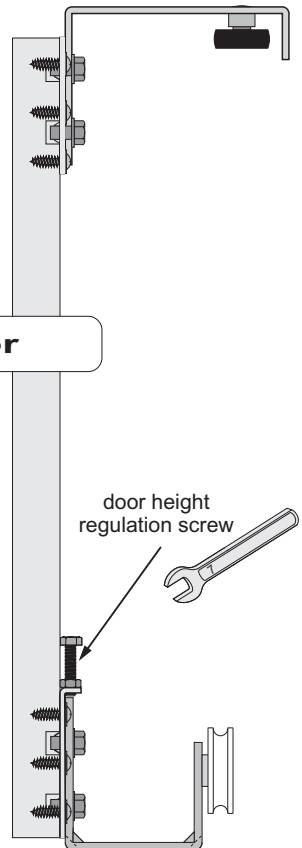

ATTENTION!
To eliminate the possibility of doors bowing (with low quality board) it is recommended to install Sevroll's door straightening kits.