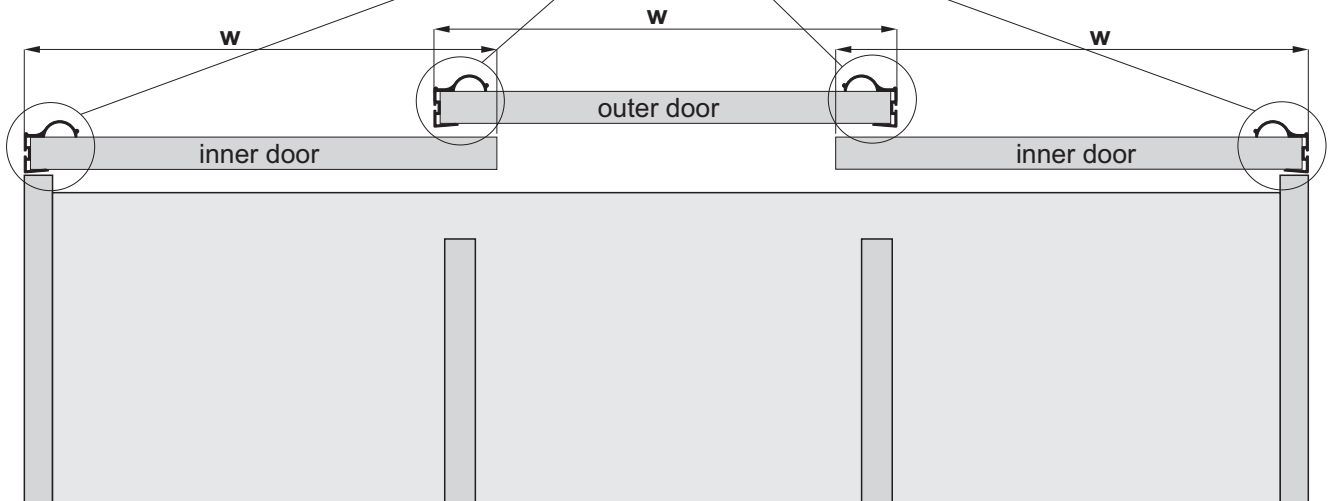

Outer door installation

securing catch
– fasten after door assembly

Soft-close installation

ATTENTION! With system **Eden Board** for use with **18 mm** board you can use handle profiles from our **Gemini 18** range.

Inner door/s - 1 handle
Outer door - 2 handles
(Door width calculations change)

| | | |
|---|-------------------------|-------------------------------|
| door width | - w | $w = (W + 72 \text{ mm}) : 3$ |
| board width <i>(outer door)</i> | - wp_o | $wp_o = w - 2x$ |
| board width <i>(inner door)</i> | - wp_i | $wp_i = w - x$ |