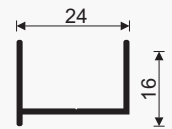

Basic system components

Bottom track **GEMINI-Decor**

DECOR

1

CODE	COLOUR	LENGTH (mm)	COLLECTIVE PACKAGING	PRICED PER	NET PRICE
00809	SILVER	1700	12	item	
04760	RAL WHITE GLOSS	1700	12	item	
00811	SILVER	2350	12	item	
04761	RAL WHITE GLOSS	2350	12	item	
00812	SILVER	3000	12	item	
04762	RAL WHITE GLOSS	3000	12	item	
02430	SILVER	6000	12	item	
04764	RAL WHITE GLOSS	6000	12	item	

Top track **EDEN**

DECOR

2

CODE	COLOUR	LENGTH (mm)	COLLECTIVE PACKAGING	PRICED PER	NET PRICE
04715	SILVER	1700	24	item	
04717	RAL WHITE GLOSS	1700	24	item	
04716	SILVER	2350	24	item	
04718	RAL WHITE GLOSS	2350	24	item	
04697	SILVER	3000	24	item	
04698	RAL WHITE GLOSS	3000	24	item	
04728	SILVER	6000	24	item	
04727	RAL WHITE GLOSS	6000	24	item	

Masking profile **EDEN**

CODE	COLOUR	LENGTH (mm)	COLLECTIVE PACKAGING	PRICED PER	NET PRICE
04749	SILVER	1100	48	item	

Set for sliding door

EDEN 18 Board

2 door wings (inner + outer)

SET CODE	10227-SV
DESCRIPTION	COLLECTIVE PACKAGING
Bottom carriage Eden for outer doors	2 wings
Bottom carriage Eden for inner doors	2 pcs
Top guide Eden for inner doors	2 pcs
Top guide Eden for outer doors	2 pcs
Securing catch Eden	4 pcs
Spacing tube	4 pcs
Resistance block	2 pcs
Screw 3.5x20	4 pcs
Screw M4x20	4 pcs
Self-tapping screw 3.9x13	48 pcs
Spring washer 4	4 pcs
Assembly instructions	1 pc.
NET PRICE