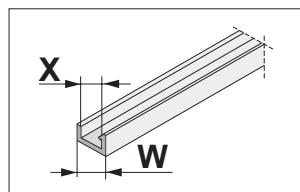

TYPE II S01/S02/S04