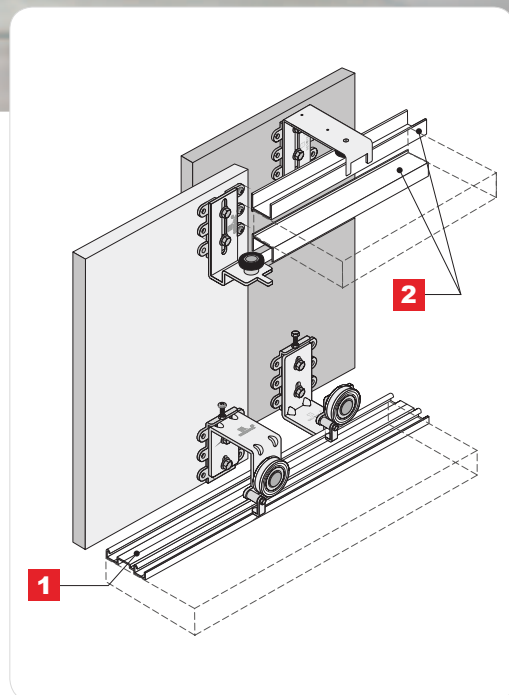

EDEN 18 Board

System for sliding doors with hidden tracks

NEW!

CHARACTERISTICS

▶ Application	Sliding doors
▶ Track	Twin
▶ Carriage system	Bottom
▶ Top guide	Ball bearing carriage
▶ Bottom guide	Ball bearing carriage (load bearing)
▶ Construction	Board
▶ Filling	18 mm board
▶ Max. door load	35 kg
▶ Max. handle length	3000 mm
▶ Max. track length	6000 mm
▶ Textile door stops	Yes
▶ Anti-dust brushes	Yes
▶ Sales programme	Components can be purchased separately
▶ Decorative profile programme	n/a

USAGE

- Free standing furniture, walk-in wardrobes