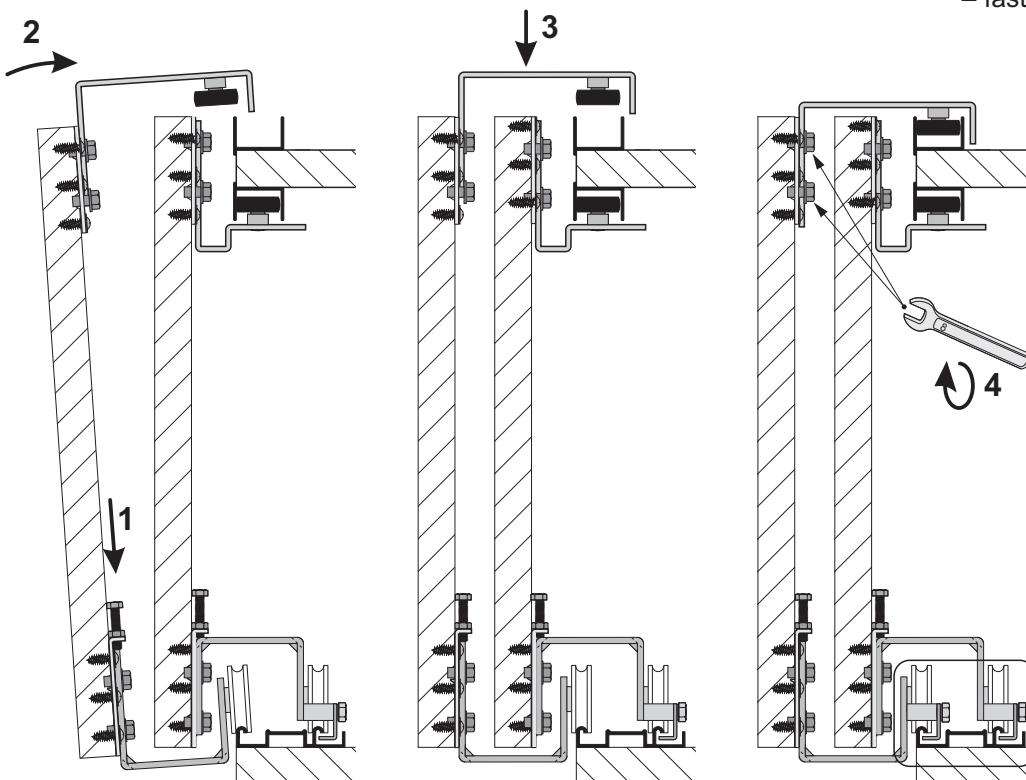

52

X - 52 mm

X - 37 mm

ATTENTION!
Dimensions include edging

ATTENTION!
Included self-tapping metal screws for fixing carriages must be replaced with self-tapping woods screws **4x16** (Dome heads) **Not included in set.**

ATTENTION!
To eliminate the possibility of doors bowing (with low quality board) it is recommended to install Sevroll's door straightening kits.

Inner door installation

Outer door installation

securing catch
– fasten after door assembly

Soft-close installation

ATTENTION! With system **Eden Board** for use with **18 mm** board you can use handle profiles from our **Gemini 18** range.
Inner door/s - 1 handle
Outer door - 2 handles
(Door width calculations change)