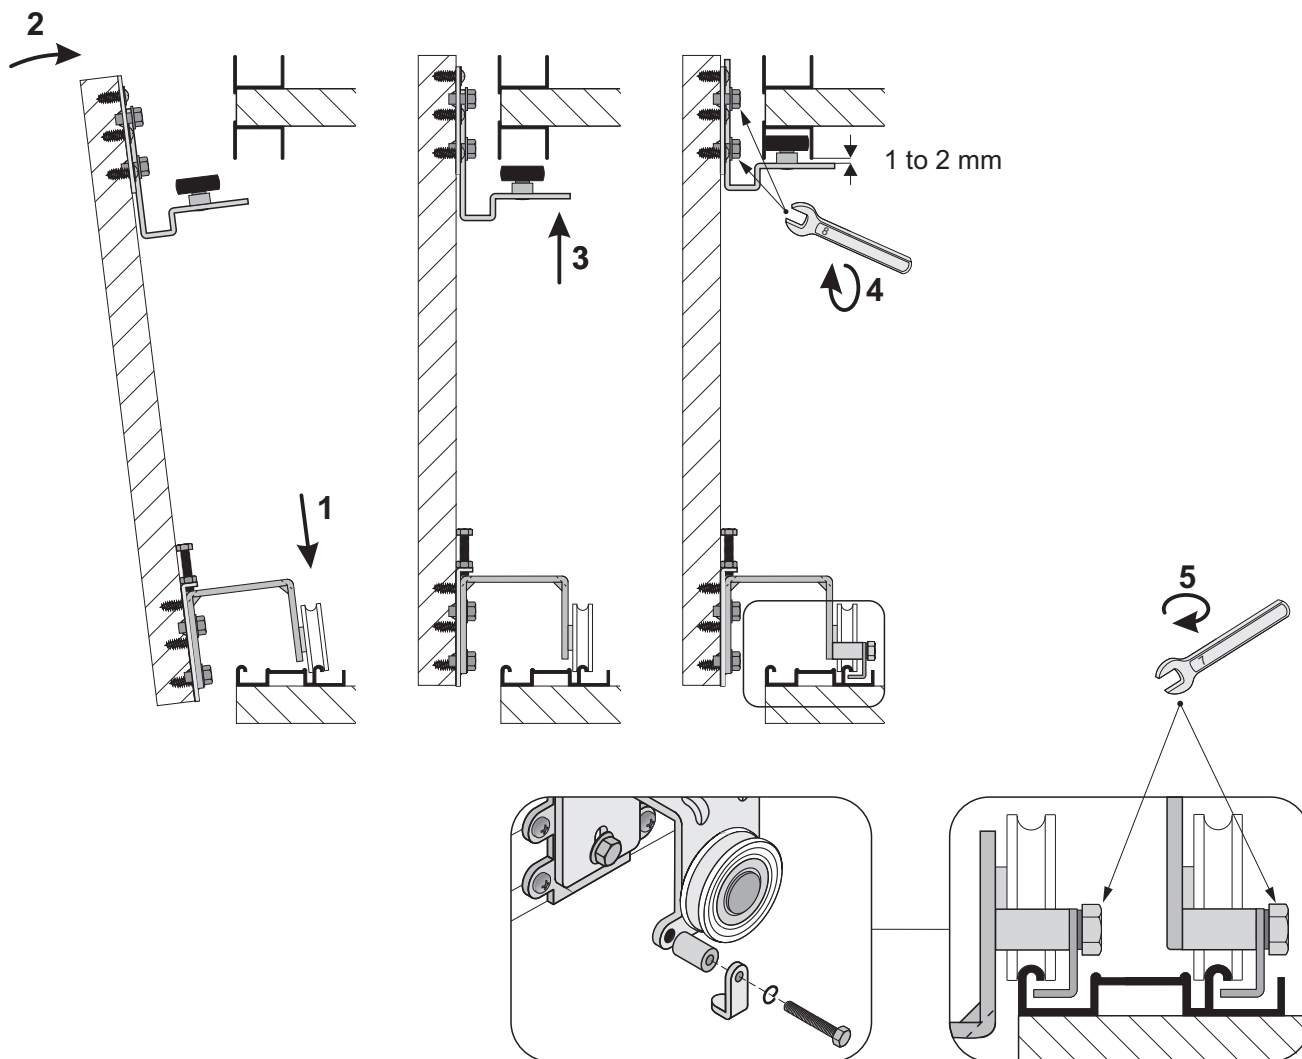

| The value of x depends on the handle profile used | | |
|---|-------------------------|-----------------------|
| | | |
| Alfa x = 11 mm | Beta x = 1.5 mm | Factor x = 3.5 mm |
| | | |
| Faworyt x = 9.5 mm | Fiesta x = 1.5 mm | Focus x = 1.5 mm |
| | | |
| Focus II x = 3.5 mm | Universal x = 3.5 mm | Victoria x = 11 mm |

Carriage installation

ATTENTION!
Included self-tapping metal screws for fixing carriages must be replaced with self-tapping woods screws **4x16** (Dome heads) **Not included in set.**

Inner door installation

Outer door installation

securing catch
– fasten after door assembly

Soft-close installation

ATTENTION! With system **Eden Board** for use with **18 mm** board you can use handle profiles from our **Gemini 18** range.

The value of **x** depends on the handle profile used

| | | |
|----------------------------|-----------------------------|---------------------------|
| Alfa x = 11 mm | Beta x = 1.5 mm | Factor x = 3.5 mm |
| Faworyt x = 9.5 mm | Fiesta x = 1.5 mm | Focus x = 1.5 mm |
| Focus II x = 3.5 mm | Universal x = 3.5 mm | Victoria x = 11 mm |