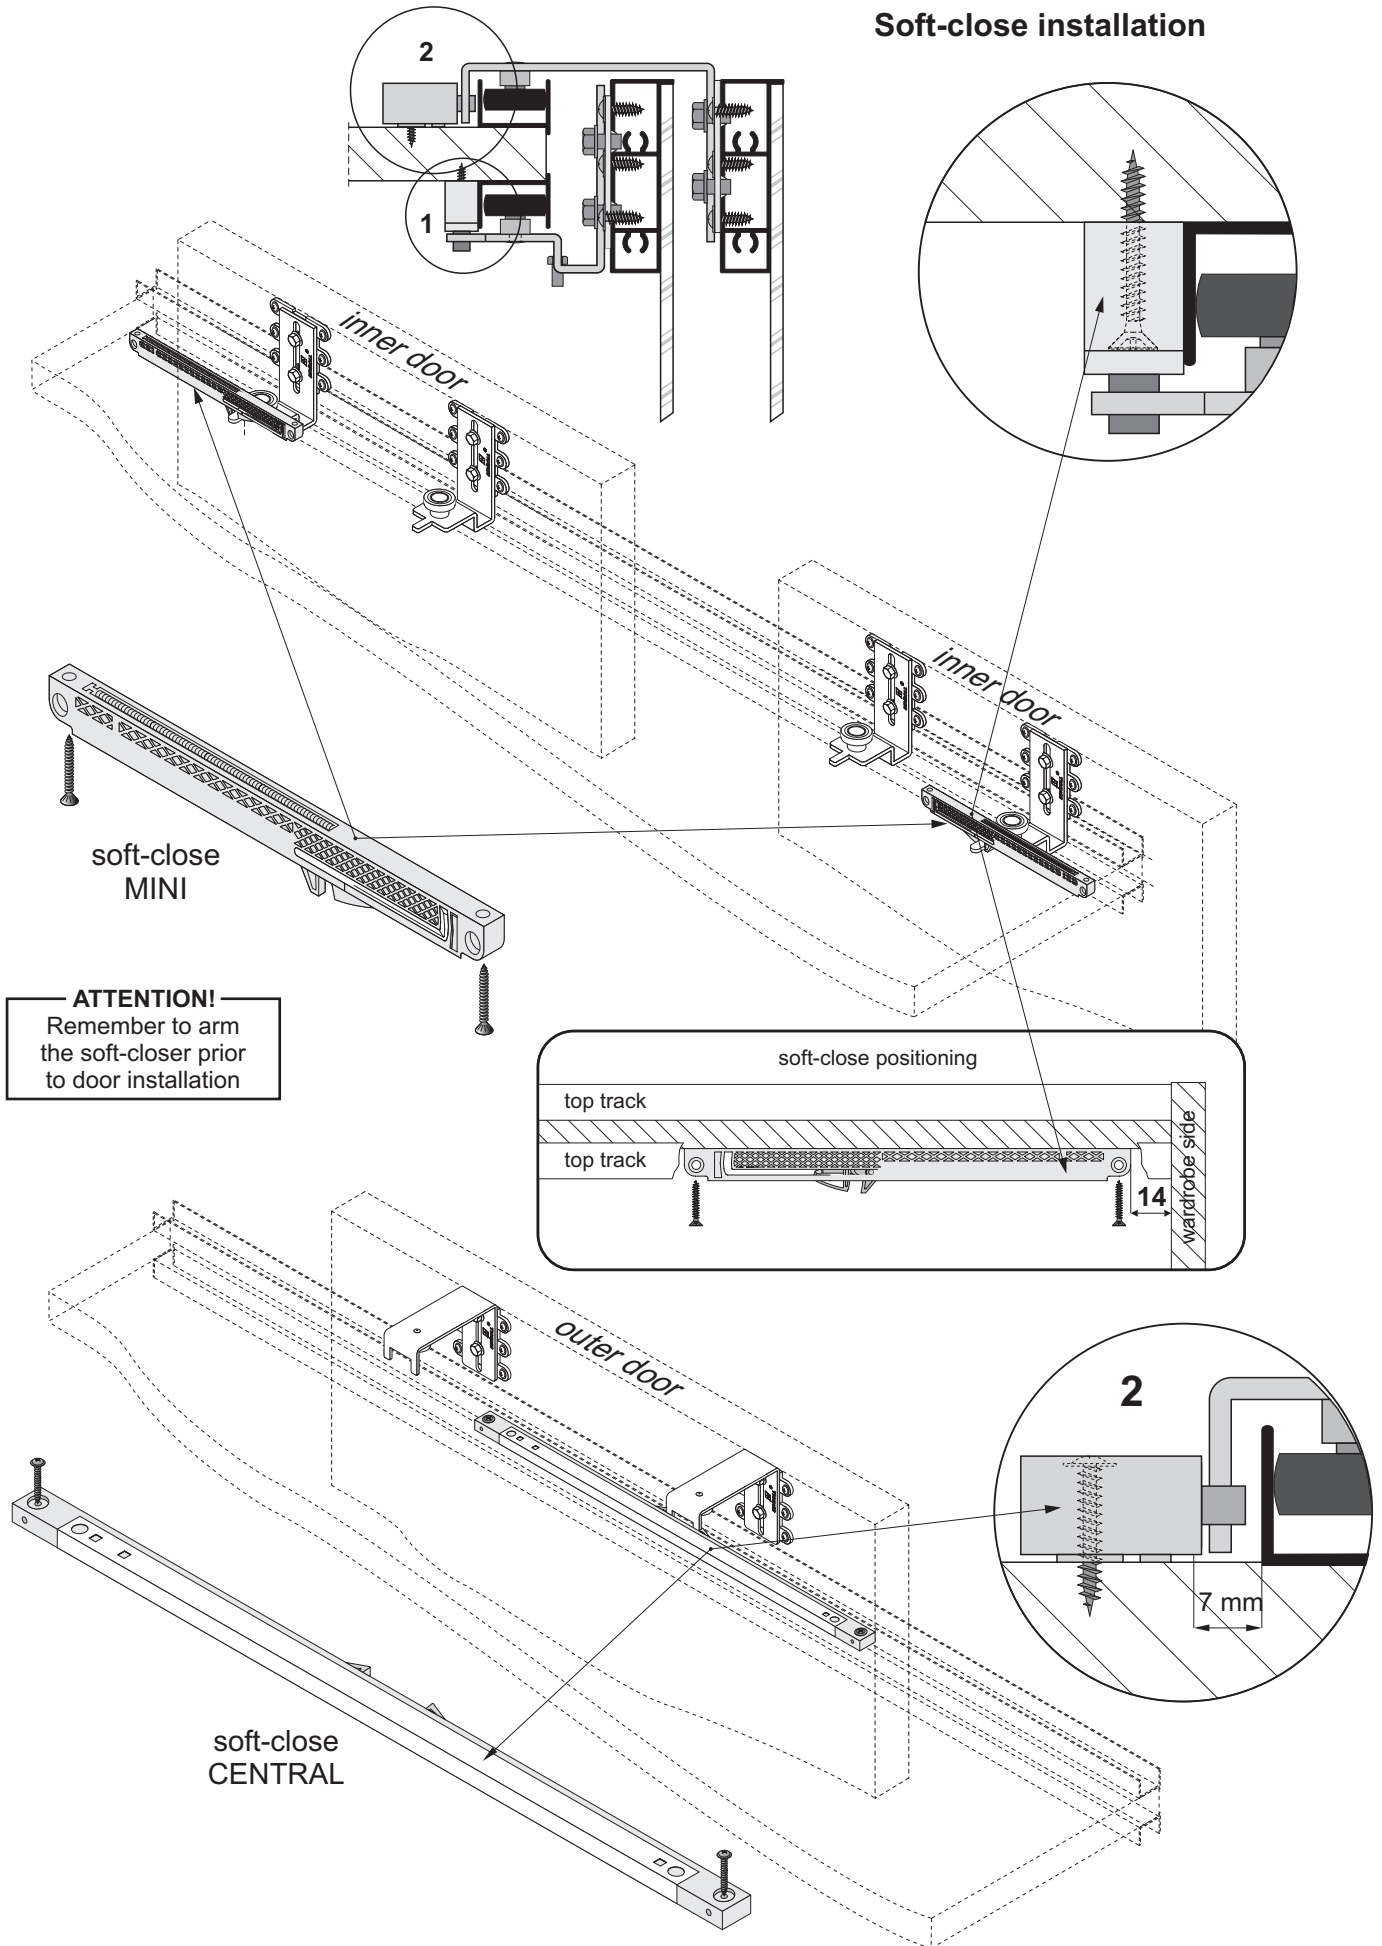

| The value of x depends on the handle profile used | | |
|---|-------------------------|-----------------------|
| | | |
| Alfa x = 11 mm | Beta x = 1.5 mm | Factor x = 3.5 mm |
| | | |
| Faworyt x = 9.5 mm | Fiesta x = 1.5 mm | Focus x = 1.5 mm |
| | | |
| Focus II x = 3.5 mm | Universal x = 3.5 mm | Victoria x = 11 mm |

Carriage installation

ATTENTION!
Included self-tapping metal screws for fixing carriages must be replaced with self-tapping woods screws **4x16** (Dome heads) **Not included in set.**

Inner door installation

Outer door installation

securing catch
– fasten after door assembly

Soft-close installation

ATTENTION! With system **Eden Board** for use with **18 mm** board you can use handle profiles from our **Gemini 18** range.