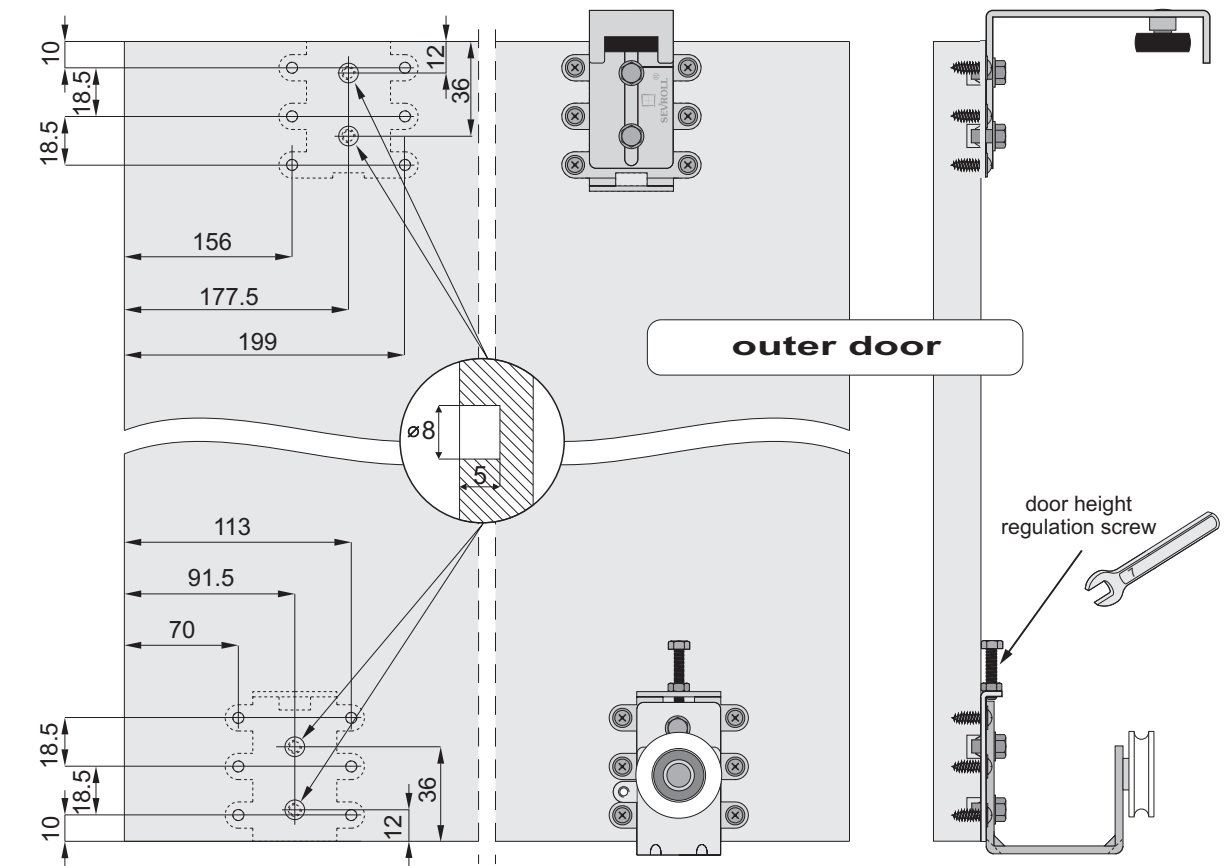

ATTENTION!
Included self-tapping metal screws for fixing carriages must be replaced with self-tapping woods screws **4x16** (Dome heads) **Not included in set.**