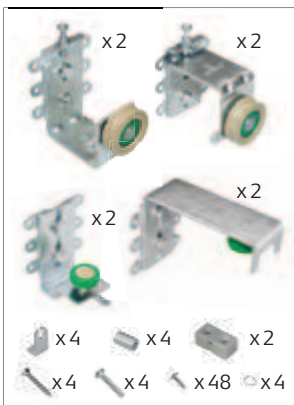

Masking profile **EDEN**

| CODE | COLOUR | LENGTH (mm) | COLLECTIVE PACKAGING | PRICED PER | NET PRICE |
|-------|--------|-------------|----------------------|------------|-----------|
| 04749 | SILVER | 1100 | 48 | item | |

Set for sliding door

EDEN 18 Board

2 door wings (inner + outer)

| SET CODE | 10227-SV |
|--------------------------------------|-----------------------------|
| DESCRIPTION | COLLECTIVE PACKAGING |
| Bottom carriage Eden for outer doors | 2 wings |
| Bottom carriage Eden for inner doors | 2 pcs |
| Top guide Eden for inner doors | 2 pcs |
| Top guide Eden for outer doors | 2 pcs |
| Securing catch Eden | 4 pcs |
| Spacing tube | 4 pcs |
| Resistance block | 2 pcs |
| Screw 3.5x20 | 4 pcs |
| Screw M4x20 | 4 pcs |
| Self-tapping screw 3.9x13 | 48 pcs |
| Spring washer 4 | 4 pcs |
| Assembly instructions | 1 pc. |
| NET PRICE | |

Set for sliding door

EDEN 18 Board

1 door wing (inner)

| SET CODE | | 10226-SV |
|--------------------------------------|----------------------|---------------|
| DESCRIPTION | COLLECTIVE PACKAGING | 1 wing (HR01) |
| Bottom carriage Eden for inner doors | 12 sets | 2 pcs |
| Top guide Eden for inner doors | | 2 pcs |
| Securing catch Eden | | 2 pcs |
| Spacing tube | | 2 pcs |
| Screw M4x20 | | 2 pcs |
| Self-tapping screw 3,9x13 | | 24 pcs |
| Spring washer 4 | | 2 pcs |
| Assembly instructions | | 1 pc. |
| NET PRICE | | |