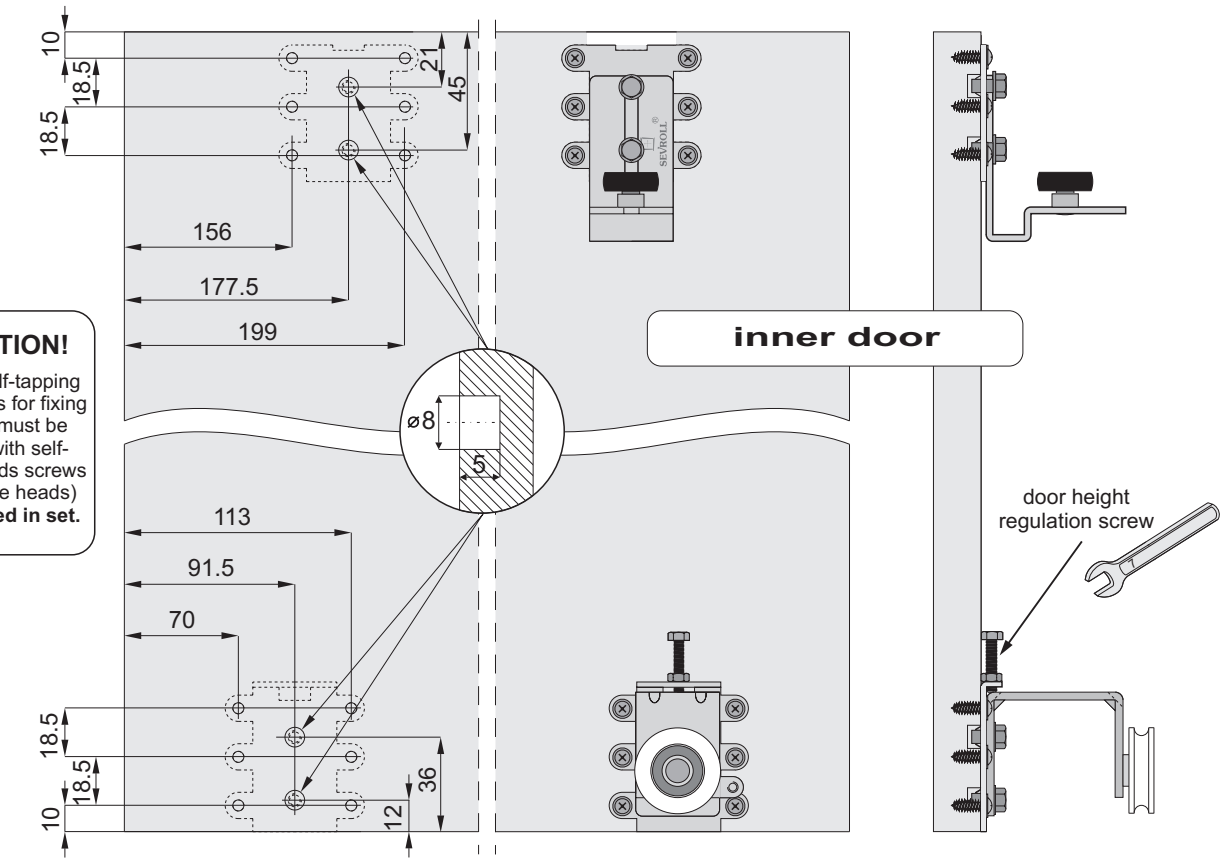

ATTENTION!
Included self-tapping metal screws for fixing carriages must be replaced with self-tapping woods screws **4x16** (Dome heads) **Not included in set.**