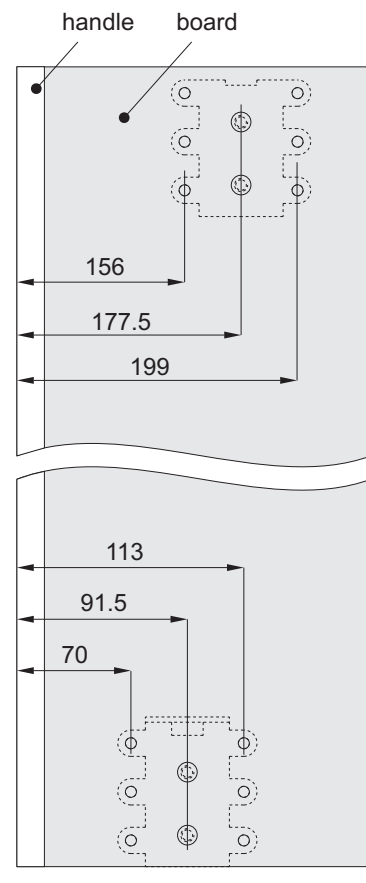

Carriage installation