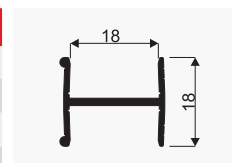

H-profile **H16-Decor****DECOR**

CODE	COLOUR	LENGTH (mm)	COLLECTIVE PACKAGING	PRICED PER	NET PRICE
03937	SILVER	3000	60	item	
03936	LIGHT BROWN	3000	60	item	

H-profile **H18-Decor**

DECOR

CODE	COLOUR	LENGTH (mm)	COLLECTIVE PACKAGING	PRICED PER	NET PRICE
00215	SILVER	3000	60	item	
00212	LIGHT BROWN	3000	60	item	
00216	GOLD	3000	60	item	
02937	LIGHT BROWN WITH BRUSHED EFFECT	3000	60	item	
03466	BLACK WITH BRUSHED EFFECT	3000	60	item	
03465	COGNAC WITH BRUSHED EFFECT	3000	60	item	
04051	RAL WHITE GLOSS	3000	60	item	