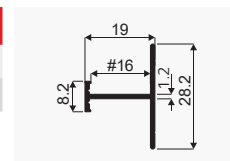

CODE	COLOUR	LENGTH (mm)	COLLECTIVE PACKAGING	PRICED PER	NET PRICE
03935	SILVER	3000	60	item	
03934	LIGHT BROWN	3000	60	item