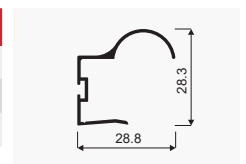

CODE	COLOUR	LENGTH (mm)	COLLECTIVE PACKAGING	PRICED PER	NET PRICE
04572	SILVER	2700	20	item	
04571	LIGHT BROWN	2700	20	item	
04573	GOLD	2700	20	item