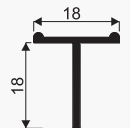

T-profile **04-Decor**

CODE	COLOUR	LENGTH (mm)	COLLECTIVE PACKAGING	PRICED PER	NET PRICE
00691	SILVER	3000	60	item	
00688	LIGHT BROWN	3000	60	item	

T-profile **18-Decor**

CODE	COLOUR	LENGTH (mm)	COLLECTIVE PACKAGING	PRICED PER	NET PRICE
01373	SILVER	3000	60	item	
01370	LIGHT BROWN	3000	60	item	

T-profile **ZW**

CODE	COLOUR	LENGTH (mm)	COLLECTIVE PACKAGING	PRICED PER	NET PRICE
00706	SILVER	3000	60	item	
00703	LIGHT BROWN	3000	60	item	

H-profile **H08/16**

CODE	COLOUR	LENGTH (mm)	COLLECTIVE PACKAGING	PRICED PER	NET PRICE
03935	SILVER	3000	60	item	
03934	LIGHT BROWN	3000	60	item	