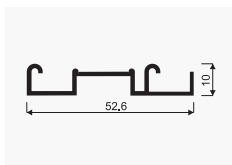

Bottom track **GEMINI-Decor**

DECOR

CODE	COLOUR	LENGTH (mm)	COLLECTIVE PACKAGING	PRICED PER	NET PRICE
00809	SILVER	1700	12	item	
00798	LIGHT BROWN	1700	12	item	
00811	SILVER	2350	12	item	
00800	LIGHT BROWN	2350	12	item	
00812	SILVER	3000	12	item	
00801	LIGHT BROWN	3000	12	item	
01474	SILVER	4050	12	item	
01478	LIGHT BROWN	4050	12	item	
02430	SILVER	6000	12	item	
02429	LIGHT BROWN	6000	12	item	

SET A-Decor

DECOR

i Set includes Top track GEMINI, Bottom track GEMINI and Angle section K2 Decor

CODE	COLOUR	LENGTH (mm)	COLLECTIVE PACKAGING	PRICED PER	NET PRICE
01211	SILVER	1700	6	set	
01208	LIGHT BROWN	1700	6	set	
01212	SILVER	2350	6	set	
01209	LIGHT BROWN	2350	6	set	
01213	SILVER	3000	6	set	
01210	LIGHT BROWN	3000	6	set