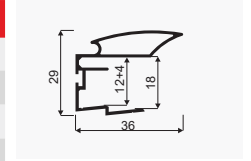

CODE	COLOUR	LENGTH (mm)	COLLECTIVE PACKAGING	PRICED PER	NET PRICE
04530	SILVER	2700	20	item	
04529	LIGHT BROWN	2700	20	item	
04531	GOLD	2700	20	item	
04532	RAL WHITE GLOSS	2700	20	item