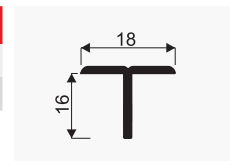

T-profile **04-Decor**

CODE	COLOUR	LENGTH (mm)	COLLECTIVE PACKAGING	PRICED PER	NET PRICE
00691	SILVER	3000	60	item	
00688	LIGHT BROWN	3000	60	item	

T-profile **18-Decor**

CODE	COLOUR	LENGTH (mm)	COLLECTIVE PACKAGING	PRICED PER	NET PRICE
01373	SILVER	3000	60	item	
01370	LIGHT BROWN	3000	60	item	

T-profile **ZW**

CODE	COLOUR	LENGTH (mm)	COLLECTIVE PACKAGING	PRICED PER	NET PRICE
00706	SILVER	3000	60	item	
00703	LIGHT BROWN	3000	60	item	

H-profile **H08/16**

CODE	COLOUR	LENGTH (mm)	COLLECTIVE PACKAGING	PRICED PER	NET PRICE
03935	SILVER	3000	60	item	
03934	LIGHT BROWN	3000	60	item	