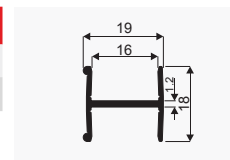

CODE	COLOUR	LENGTH (mm)	COLLECTIVE PACKAGING	PRICED PER	NET PRICE
03937	SILVER	3000	60	item	
03936	LIGHT BROWN	3000	60	item