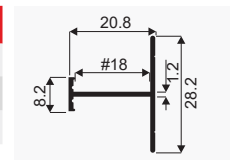

CODE	COLOUR	LENGTH (mm)	COLLECTIVE PACKAGING	PRICED PER	NET PRICE
00199	SILVER	3000	60	item	
01877	LIGHT BROWN	3000	60	item	
03890	RAL WHITE GLOSS	3000	60	item