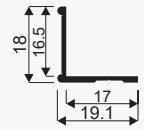

Basic system components

Angle section **K2-Decor**

7c

CODE	COLOUR	LENGTH (mm)	COLLECTIVE PACKAGING	PRICED PER	NET PRICE
00078	SILVER	1700	60	item	
00069	LIGHT BROWN	1700	60	item	
02934	LIGHT BROWN WITH BRUSHED EFFECT	1700	60	item	
03462	BLACK WITH BRUSHED EFFECT	1700	60	item	
03459	COGNAC WITH BRUSHED EFFECT	1700	60	item	
00079	SILVER	2350	60	item	
00070	LIGHT BROWN	2350	60	item	
02935	LIGHT BROWN WITH BRUSHED EFFECT	2350	60	item	
03463	BLACK WITH BRUSHED EFFECT	2350	60	item	
03460	COGNAC WITH BRUSHED EFFECT	2350	60	item	
00080	SILVER	3000	60	item	
00071	LIGHT BROWN	3000	60	item	
02936	LIGHT BROWN WITH BRUSHED EFFECT	3000	60	item	
03464	BLACK WITH BRUSHED EFFECT	3000	60	item	
03461	COGNAC WITH BRUSHED EFFECT	3000	60	item	

T-profile **04-Decor**

CODE	COLOUR	LENGTH (mm)	COLLECTIVE PACKAGING	PRICED PER	NET PRICE
00691	SILVER	3000	60	item	
00688	LIGHT BROWN	3000	60	item	

T-profile **18-Decor**

CODE	COLOUR	LENGTH (mm)	COLLECTIVE PACKAGING	PRICED PER	NET PRICE
01373	SILVER	3000	60	item	
01370	LIGHT BROWN	3000	60	item