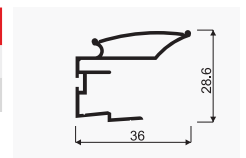

SET B1 IIC:

Handle **VICTORIA II-Decor**

DECOR

Set includes 2 handles VICTORIA II

CODE	COLOUR	LENGTH (mm)	COLLECTIVE PACKAGING	PRICED PER	NET PRICE
04543	SILVER	2700	10	set	
04542	LIGHT BROWN	2700	10	set	