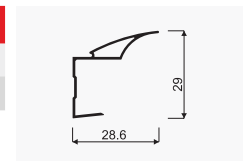

Handle **BETA 16 C**

CODE	COLOUR	LENGTH (mm)	COLLECTIVE PACKAGING	PRICED PER	NET PRICE
04607	SILVER	2700	20	item	
04606	LIGHT BROWN	2700	20	item	

Handle **BETA 18 C**

CODE	COLOUR	LENGTH (mm)	COLLECTIVE PACKAGING	PRICED PER	NET PRICE
04611	SILVER	2700	20	item	
04610	LIGHT BROWN	2700	20	item	

SET B2 16 IIC:

Handle **FACTOR 16 II-Decor**

DECOR *i* Set includes 2 handles FACTOR 16 II

CODE	COLOUR	LENGTH (mm)	COLLECTIVE PACKAGING	PRICED PER	NET PRICE
04546	SILVER	2700	10	set	
04545	LIGHT BROWN	2700	10	set	