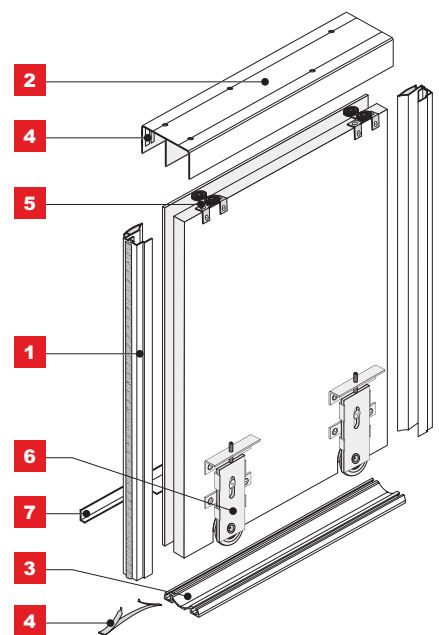

GEMINI 18

Twin track sliding doors with bottom carriage system

CHARACTERISTICS

▶ Application	Sliding doors
▶ Track	Twin
▶ Carriage system	Bottom
▶ Top guide	Ball bearing carriage
▶ Bottom guide	Ball bearing carriage (load bearing)
▶ Construction	Board
▶ Filling	18 mm, 16 mm or 12 mm MFC + 4 mm mirror depending on handle used
▶ Max. door load	50 kg
▶ Max. handle length	2700 mm
▶ Max. track length	6000 mm
▶ Textile door stops	Yes
▶ Anti-dust brushes	Yes
▶ Sales programme	VICTORIA + components can be purchased separately
▶ Decorative profile programme	DECOR