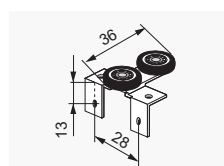

i Set includes two carriages, fully packaged

CODE	COLLECTIVE PACKAGING	PRICED PER	NET PRICE
10196	50	set