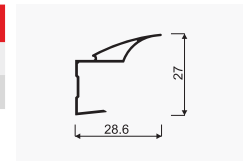

GEMINI 18

Twin track sliding doors with bottom carriage system

CHARACTERISTICS

▶ Application	Sliding doors
▶ Track	Twin
▶ Carriage system	Bottom
▶ Top guide	Ball bearing carriage
▶ Bottom guide	Ball bearing carriage (load bearing)
▶ Construction	Board
▶ Filling	18 mm, 16 mm or 12 mm MFC + 4 mm mirror depending on handle used
▶ Max. door load	50 kg
▶ Max. handle length	2700 mm
▶ Max. track length	6000 mm
▶ Textile door stops	Yes
▶ Anti-dust brushes	Yes
▶ Sales programme	VICTORIA + components can be purchased separately
▶ Decorative profile programme	DECOR

USAGE

▶ Built-in furniture, walk-in wardrobes, wardrobes, attics

Handle **ALFA 16/18 IIC**

CODE	COLOUR	LENGTH (mm)	COLLECTIVE PACKAGING	PRICED PER	NET PRICE
04530	SILVER	2700	20	item	
04529	LIGHT BROWN	2700	20	item	
04531	GOLD	2700	20	item	
04532	RAL WHITE GLOSS	2700	20	item	

Handle **BETA 16 C**

CODE	COLOUR	LENGTH (mm)	COLLECTIVE PACKAGING	PRICED PER	NET PRICE
04607	SILVER	2700	20	item	
04606	LIGHT BROWN	2700	20	item	

Handle **BETA 18 C**

CODE	COLOUR	LENGTH (mm)	COLLECTIVE PACKAGING	PRICED PER	NET PRICE
04611	SILVER	2700	20	item	
04610	LIGHT BROWN	2700	20	item	