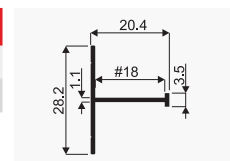

CODE	COLOUR	LENGTH (mm)	COLLECTIVE PACKAGING	PRICED PER	NET PRICE
01710	SILVER	3000	60	item	
01711	LIGHT BROWN	3000	60	item