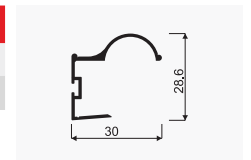

SET B2 16 IIC:

Handle **FACTOR 16 II-Decor**

DECOR *i* Set includes 2 handles FACTOR 16 II

CODE	COLOUR	LENGTH (mm)	COLLECTIVE PACKAGING	PRICED PER	NET PRICE
04546	SILVER	2700	10	set	
04545	LIGHT BROWN	2700	10	set	

SET B2 18 IIC:

Handle **FACTOR 18 II-Decor**

DECOR *i* Set includes 2 handles FACTOR 18 II

CODE	COLOUR	LENGTH (mm)	COLLECTIVE PACKAGING	PRICED PER	NET PRICE
04549	SILVER	2700	10	set	
04548	LIGHT BROWN	2700	10	set	