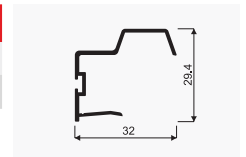

CODE	COLOUR	LENGTH (mm)	COLLECTIVE PACKAGING	PRICED PER	NET PRICE
04535	SILVER	2700	20	item	
04534	LIGHT BROWN	2700	20	item