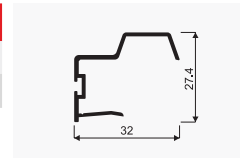

CODE	COLOUR	LENGTH (mm)	COLLECTIVE PACKAGING	PRICED PER	NET PRICE
04539	SILVER	2700	20	item	
04538	LIGHT BROWN	2700	20	item